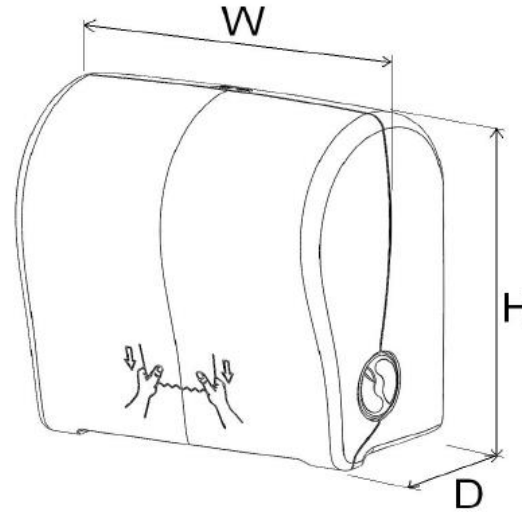

Innovative and Sustainable Solutions in Professional Dispensing

Paper size:

Roll diameter: up to max $\varnothing 190$
Roll width: up to max 210mm

Core diameter: min $\varnothing 37$ mm

Sheet length: 23cm

Dispenser size:

330 (H) x 314 (W) x 204 (D)

Packing: 1 unit pr. cart board box, packed on standard heat treated EUR pallets.
24 units pr. pallet

Material:

All materials are 100% recyclable and comply with REACH and other international standards.

1

Place the roll like shown

2

Close the front cover

3

Turn the hand wheel 2-3 turns and the paper will come out.

Loading Instruction – less than 2 ply

1

Place the roll like shown

2

Push the paper slightly in just under the small roll

3

Close the front cover

4

Turn the hand wheel 2-3 turns and the paper will come out.