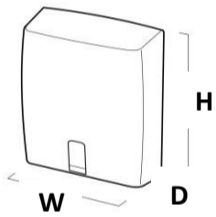

Distribution System Folded hand towel dispenser. All folds of towel can be dispensed.

TOWEL CAPACITY	SMALL	MEDIUM	LARGE
Max. sheet size:	236 x 100 mm (9,3" x 3,9")	236 x 100 mm (9,3" x 3,9")	236 x 100 mm (9,3" x 3,9")
Max. paper pack height:	190 mm (7,5")	300 mm (11,8")	430 mm (16,9")
COLOR	16012	17012	18012

Art./no.

Standard color

Solid White

DIMENSIONS

	SMALL	MEDIUM	LARGE
(H x W x D)			
Weight			
	259 x 305 x 132 mm (10,2" x 12,0" x 5,2")	389 x 305 x 132 mm (15,3" x 12,0" x 5,2")	519 x 305 x 132 mm (20,4" x 12,0" x 5,2")
	1,0 kg	1,3 kg	1,7 kg

TECHNICAL INFO.

Customization on demand by print at the window

Key locking system

PACKAGING	SMALL	MEDIUM	LARGE
Units/pallet	80	40	33
(0,8 x 1,2 x H m)	H = 1,2 m	H = 0,9 m	H = 1,10 m
Pallet weight (Kg)	106 Kg	78 Kg	84 Kg
Units per truck :	5.280	2.640	2.178

20" DC CONTAINER

Units per sea pallet:	216	144	108
(100 x 120 m x H cm) H=	H = 2,23 m	H = 2,28 m	H = 2,27 m
Pallet weight (Kg)	268 Kg	246 Kg	246 Kg
Units per container:	2.160	1.440	1.080

40" HC CONTAINER