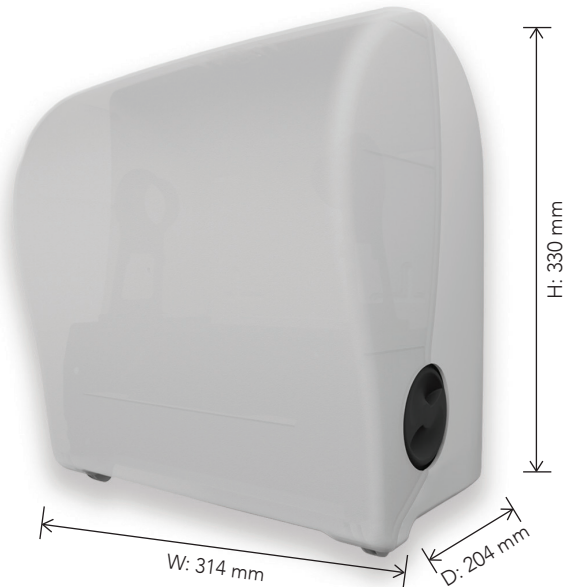

ITEM NUMBER

15035