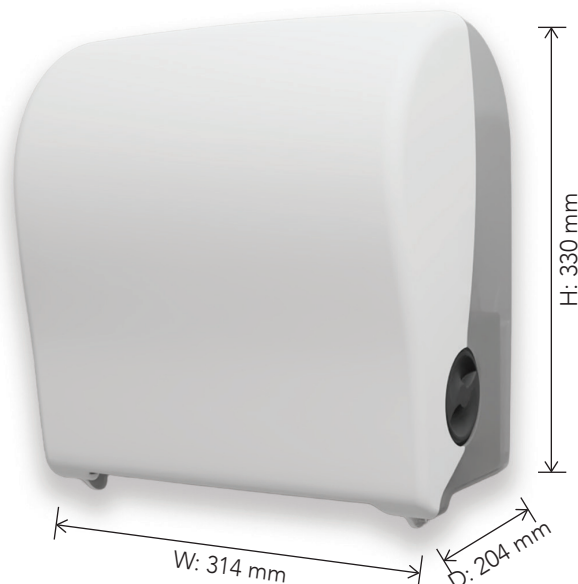

COMPACT AUTOCUT

CONFIDENCE LINE

ACHTON^{AS}
DISPENSING SYSTEMS

ITEM NUMBER

15025

COLOR

Front: Solid white
Back: Transparent white

*Customization available on demand.

DIMENSIONS

(H x W x D)
330 x 314 x 204 mm
(13,0" x 12,3" x 8,0")

WEIGHT

Net. 2,3 kg
Gross. 2,5 kg

ROLL CAPACITY, STD.

Maximum diameter: $\varnothing$ 19,5 cm (7,7")
Minimum roll width: 19,5 cm (7,7")
Maximum roll width: 20,5 cm (8,1")
Core diameter $\varnothing$ 40-50 mm (1,57 - 1,97")

DESCRIPTION

The most compact Autocut dispenser on the market that works with standard-size paper rolls. Its reliable mechanical system accepts nearly all paper types (1-ply, 2-ply, or 3-ply) and is designed for quick, hassle-free loading. The dispenser features an automatic loading mechanism that activates upon closing the cover, making refills fast and effortless. Tested in demanding environments, the cutting mechanism has been university-verified to handle up to 32,000 meters of paper.

PACKAGING

Units/EURO pallet 36
(0,8 x 1,2 x H m) H= 1,16 m
Pallet weight (Kg) 108 kg
Units per truck: 2,376

According to ISPM15